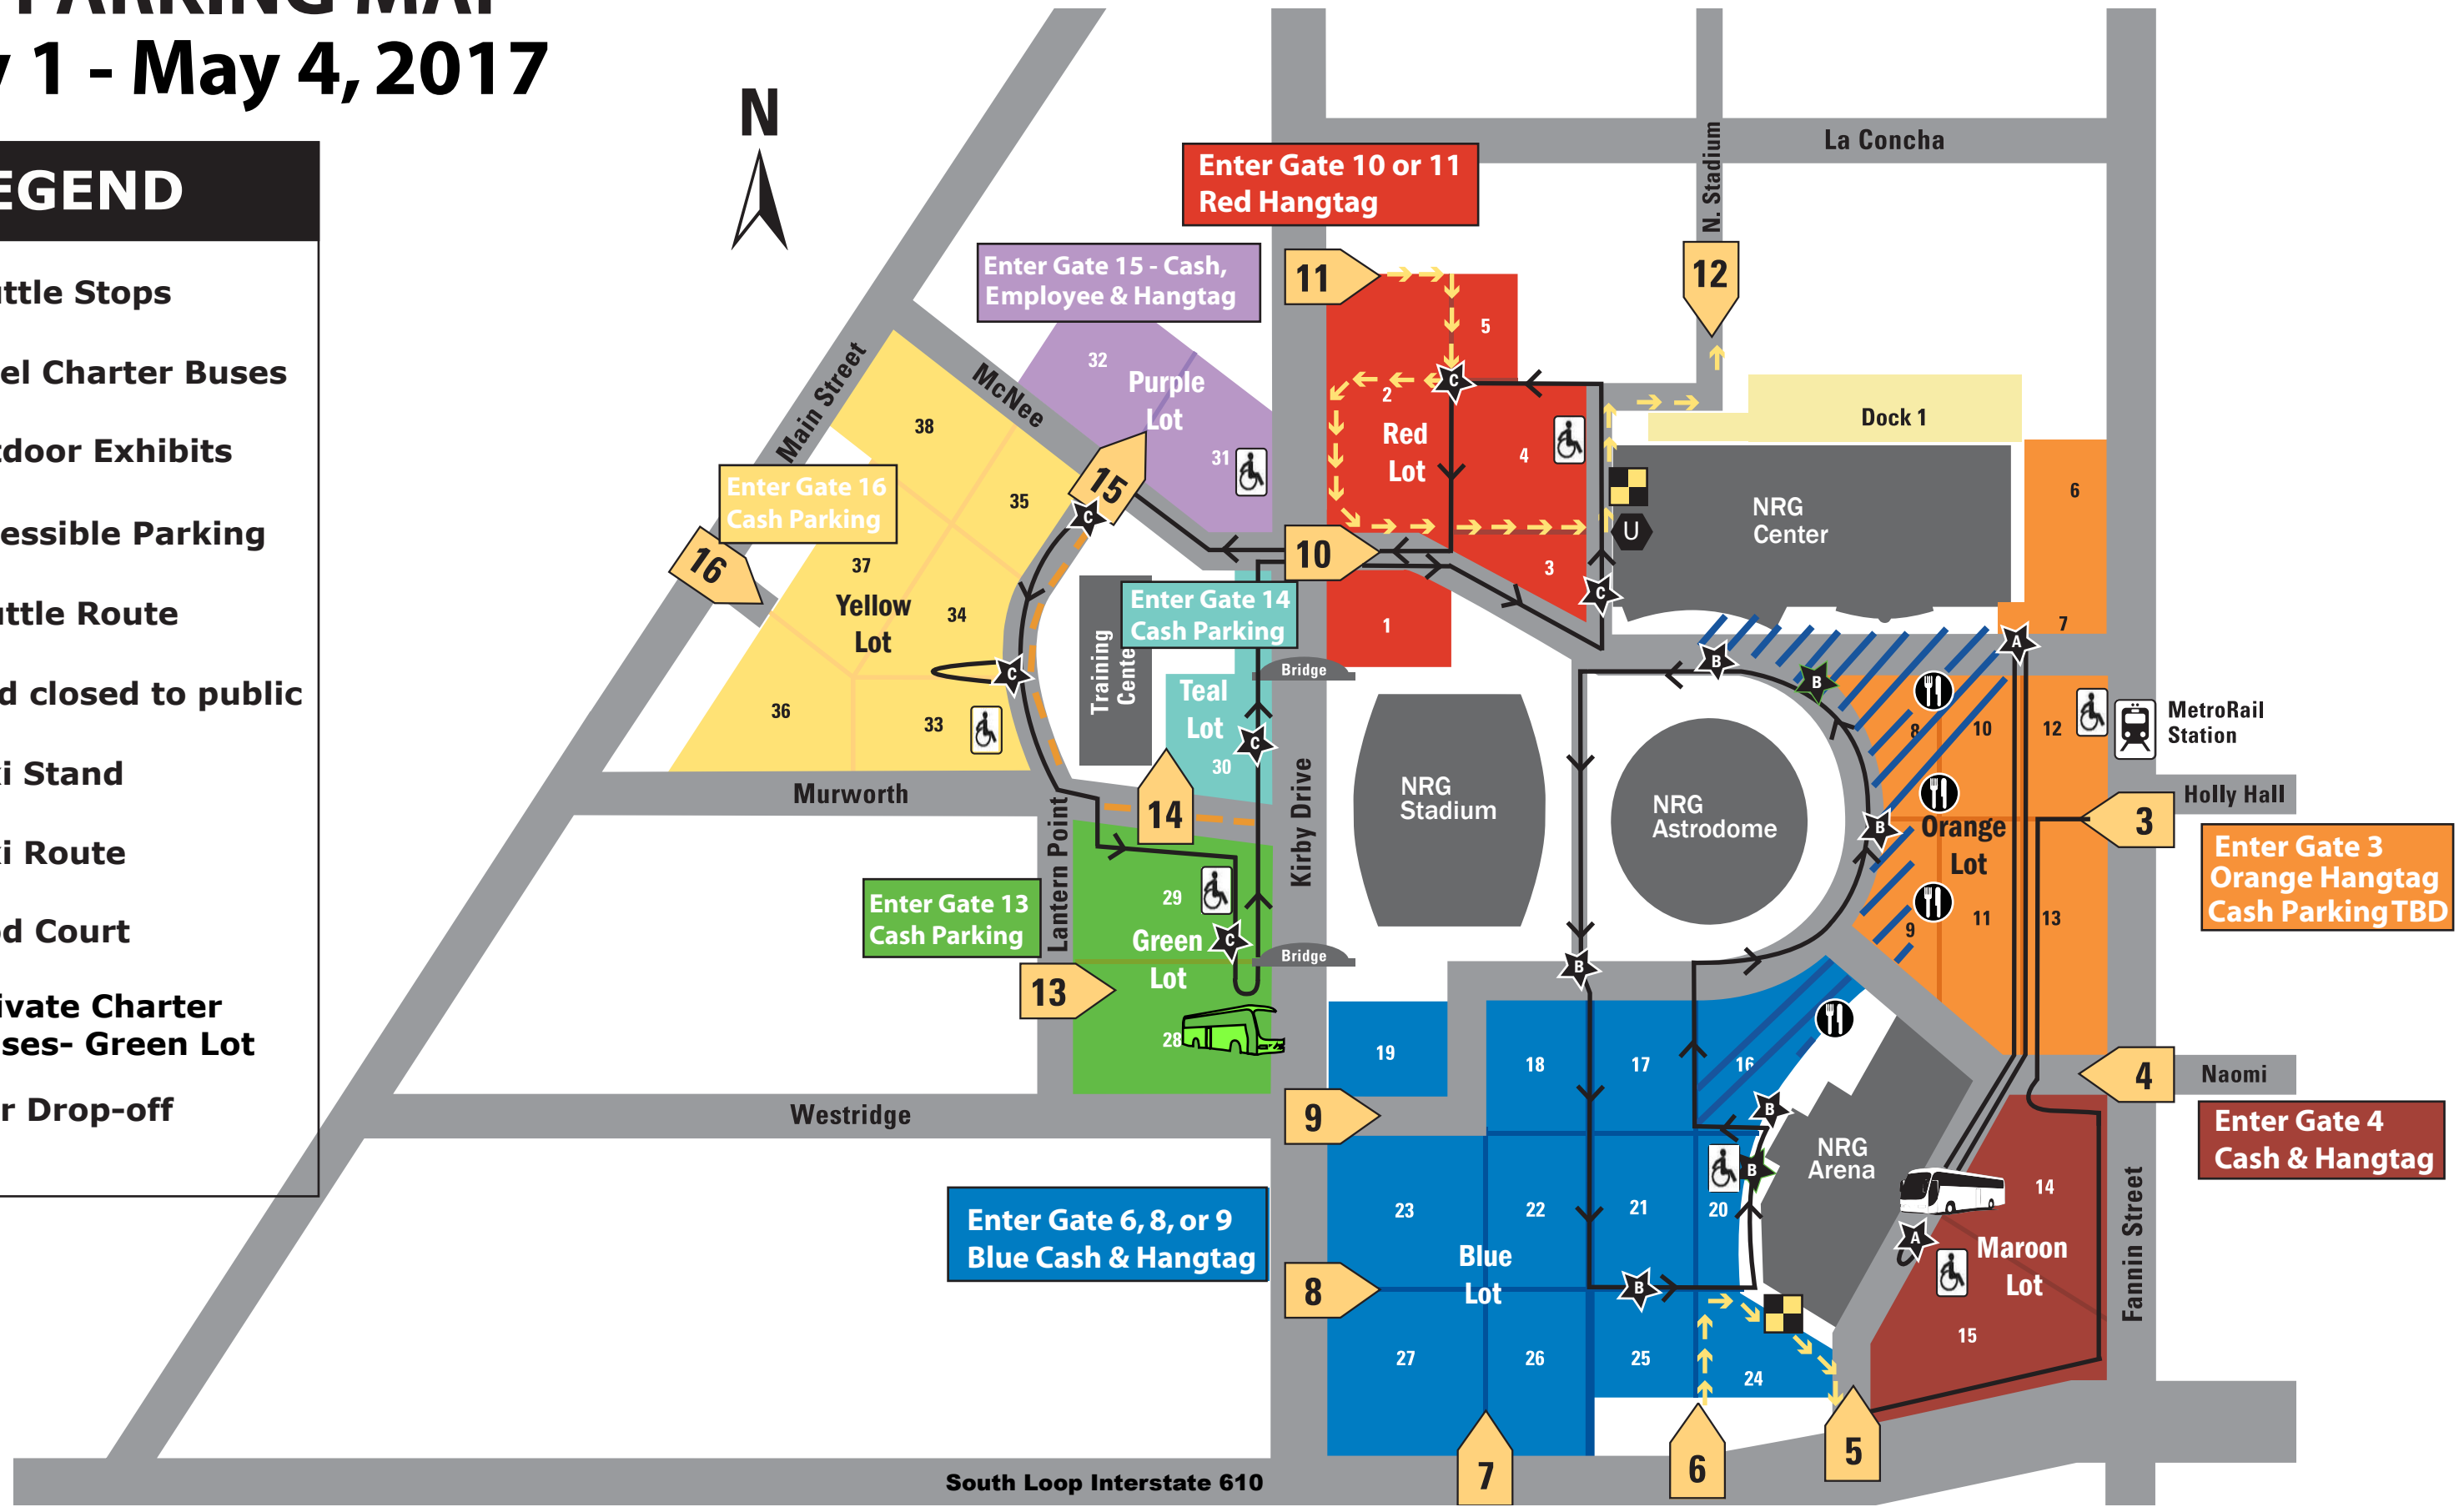

# OTC PARKING MAP

### LEGEND

-  Shuttle Stops
-  Hotel Charter Buses
-  Outdoor Exhibits
-  Accessible Parking
-  Shuttle Route
-  Road closed to public
-  Taxi Stand
-  Taxi Route
-  Food Court
-  Private Charter Buses- Green Lot
-  Uber Drop-off

Enter Gate 6, 8, or 9  
Blue Cash & Hangtag

Enter Gate 10 or 11  
Red Hangtag

Enter Gate 15 - Cash,  
Employee & Hangtag

Enter Gate 16  
Cash Parking

Enter Gate 14  
Cash Parking

Enter Gate 13  
Cash Parking

Enter Gate 3  
Orange Hangtag  
Cash Parking TBD

Enter Gate 4  
Cash & Hangtag